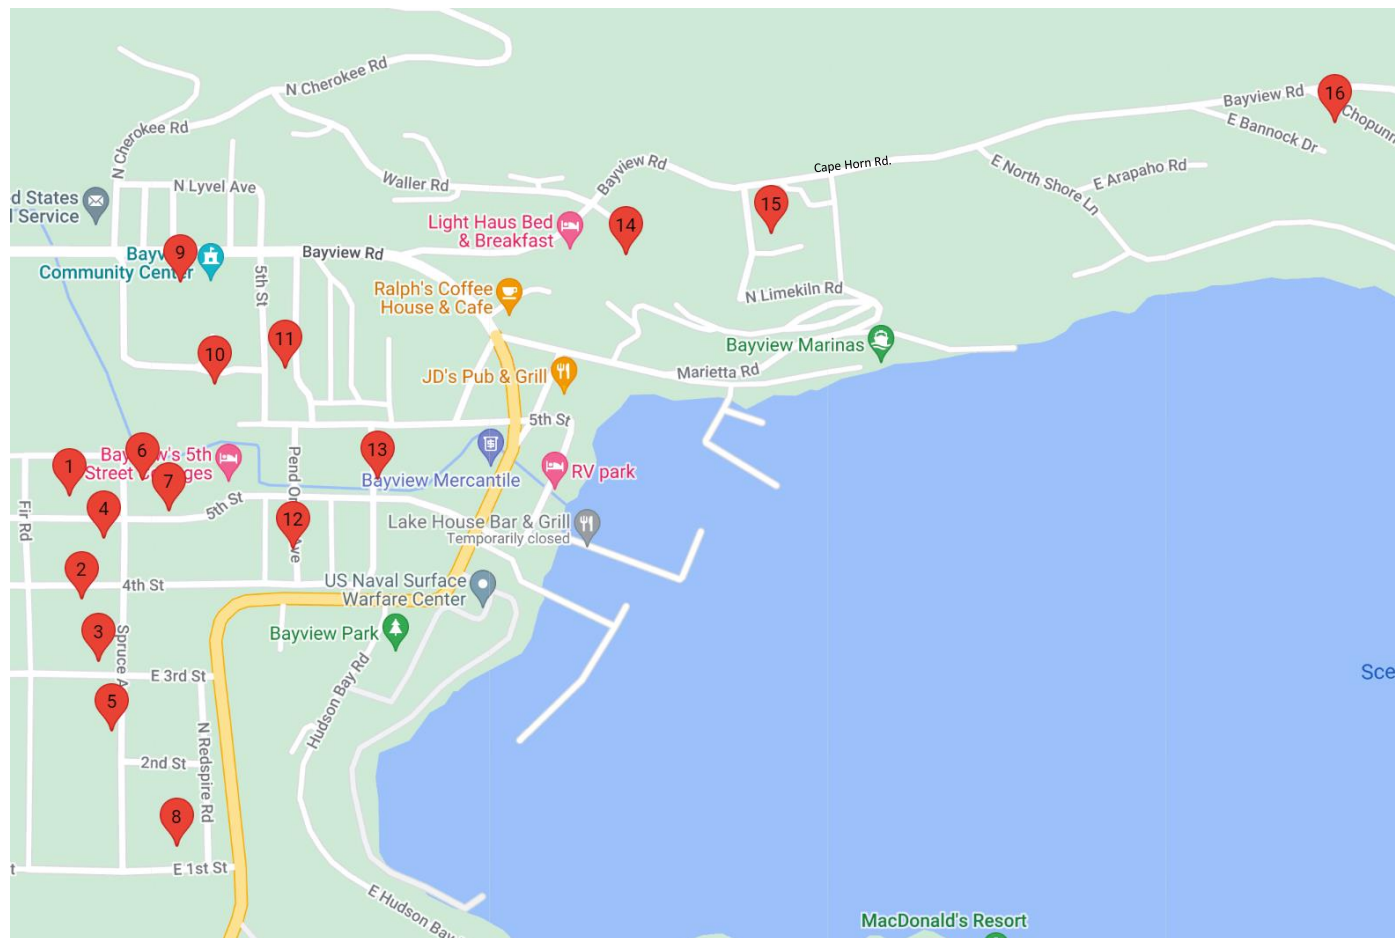

BAYVIEW COUNCIL COMMUNITY-WIDE YARD SALE

SATURDAY MAY 27, 2023

8:00am-2:00pm

Maps will be available at the Center Saturday morning, May 27th at 8:00 am.

The Bayview Council Community-Wide Yard Sale will be located at the lower parking lot at the Bayview Community Center. (see #9)

To print a map or to view the Yard Sale map on your cellphone, go to:

https://yardsaletreasuremap.com/CommunityGuide_numbered.html?where=Bayview%20Community%20Council&id=1377007346

List of addresses on back

All donations will help support the Bayview community and the Council's programs. Thank You!

- 1 16167 E 5th Street, Bayview, Idaho
- 2 16172 E. 4th Street, Bayview, Idaho
- 3 33815 N Spruce, Bayview, Idaho
- 4 34067 N Spruce, Bayview, Idaho
- 5 33749 N. Spruce, Bayview, Idaho
- 6 34124 N Spruce, Bayview, Idaho
- 7 16281 E. 5th St, Bayview, Idaho
- 8 16275 E 1st Street, Bayview Idaho
- 9 20298 E Perimeter Rd, Bayview, Idaho (Bayview Community Center)
- 10 16480 E 6th St, Bayview Idaho

- 11 34209 Bardill Street, Bayview, Idaho
- 12 33981 Pend Oreille Drive, Bayview, Idaho
- 13 34102 N. Corbin, Bayview, Idaho
- 14 34431 N Cottonwood Court, Bayview, Idaho
- 15 34768 N Limekiln Road, Bayview, Idaho
- 16 17754 E Chopunnish Drive, Bayview, Idaho
- 17 34216 N Flattery Road, Bayview , Idaho (Off Cape Horn Road)
- 18 842 Glacier Loop, Bayview, Idaho
- 19 63 Glacier Loop, Bayview, Idaho (End of Cape Horn Road)